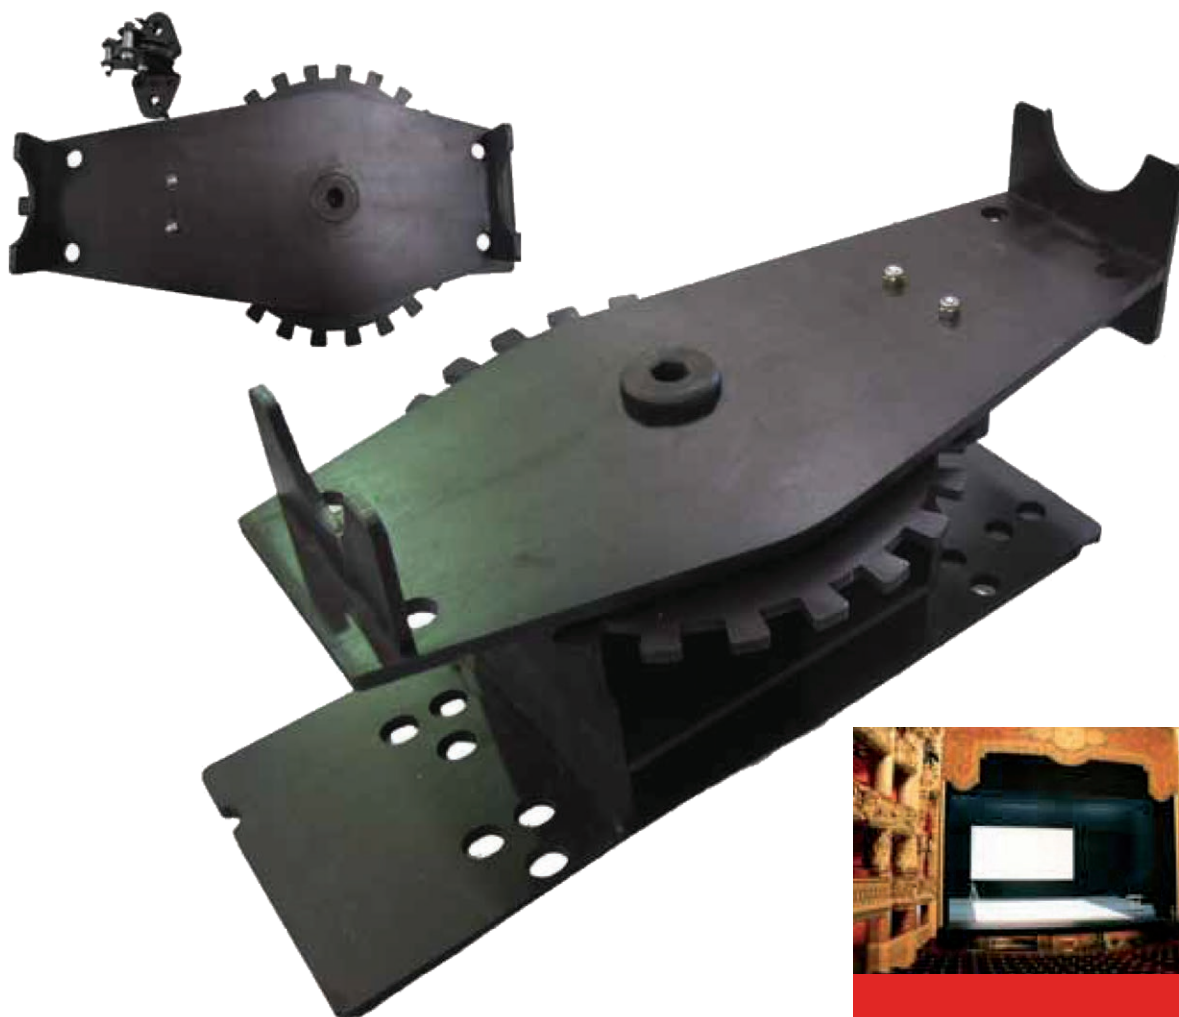

STS010 Rotary Suspension Unit

DESCRIPTION

The STS010 Rotary Suspension unit is a unique and world class system that allows the configure of the stage leg curtains to any angle.

This system gives the versatility and option to change the stage set from theatrical performances to a lecture theatre black box setup quickly and easily.

FEATURES

- Robust and reliable
- No need for ladders to change orientation
- Single cable locking system
- User friendly
- Silent movement
- Working load limit of 150KG

“Specialty Theatre have designed and manufactured quality theatre equipment since 1969. Our products are installed in 38 countries around the world”