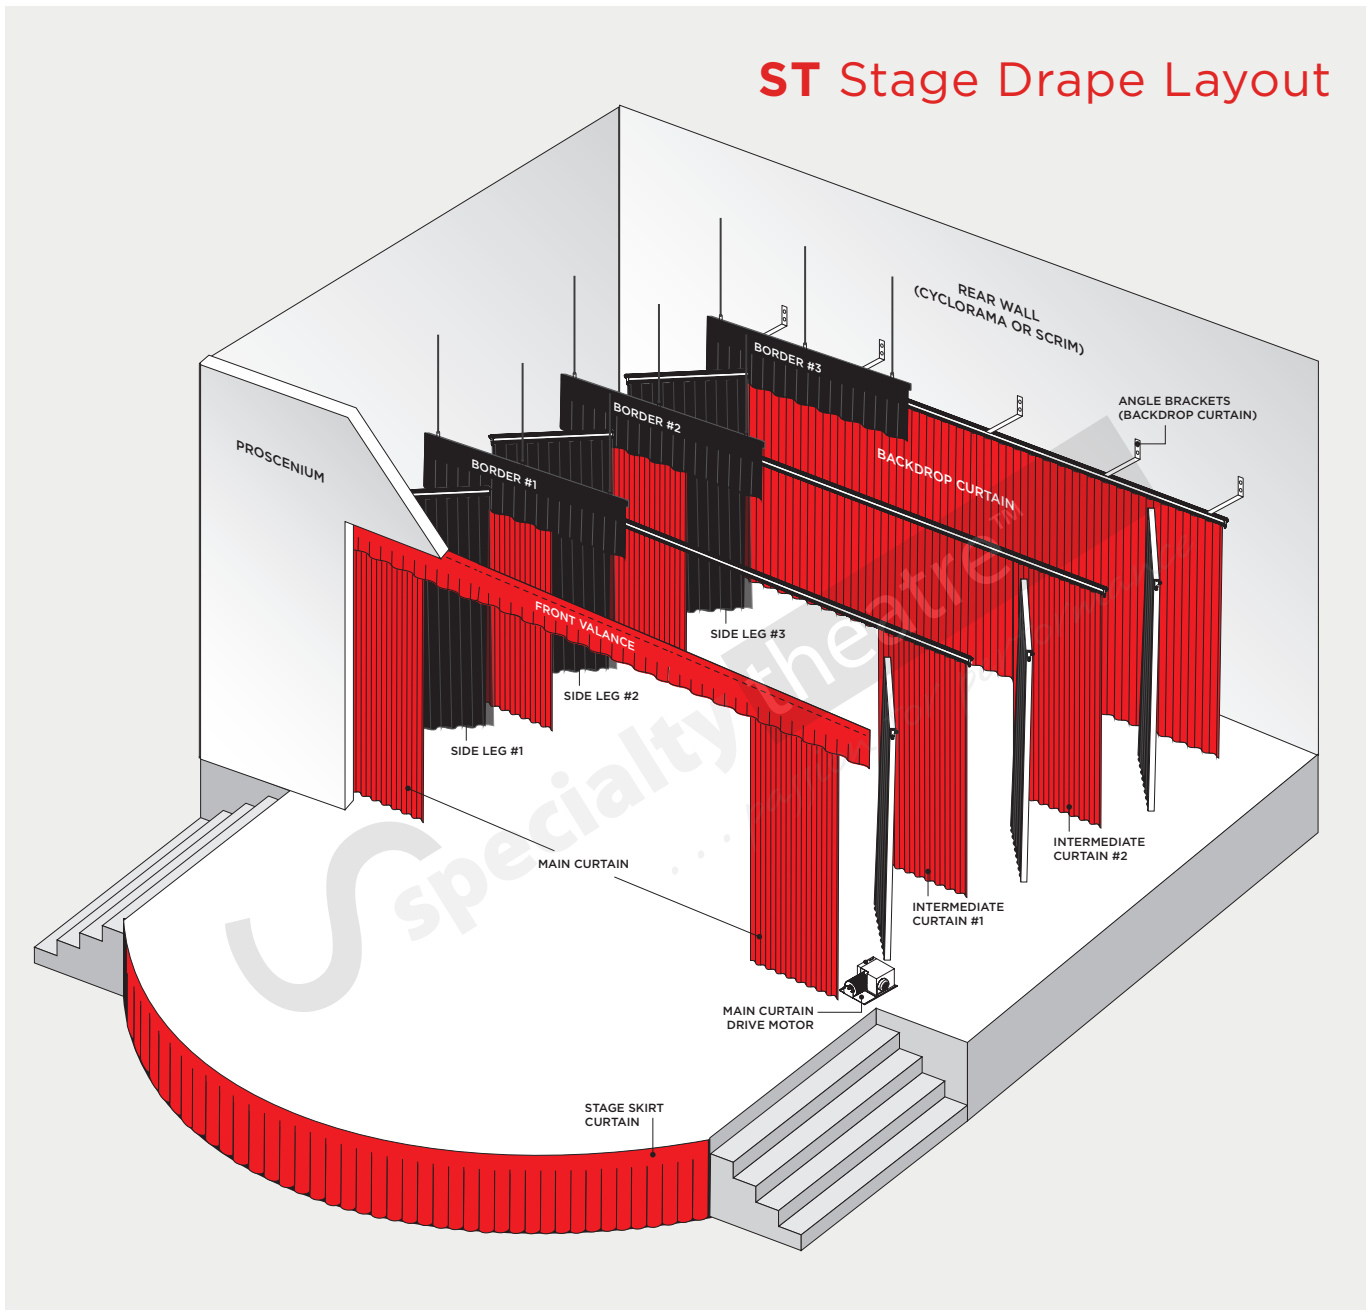

ST Front of House and Stage Curtains

ST Stage Drape Layout

“Specialty Theatre have designed and manufactured quality theatre equipment since 1969. Our products are installed in 38 countries around the world”

NOTE: Specifications are subject to change without notice. While all due care and attention has been taken in the preparation of this document, Specialty Theatre Pty Ltd shall not be liable for any inaccuracies or omissions which may occur therein. Manufactured by Specialty Theatre Pty Ltd. ACN 661 878 271.

specialtytheatre.com.au

SPECIALTY THEATRE PTY LTD ACN 661 878 271

40 Tennyson Street, Williamstown, VIC 3016 AUSTRALIA | phone +61 3 9028 0310 | email theatre@specialtytheatre.com.au